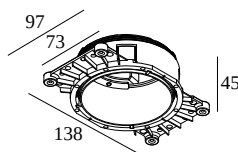

MOUNTING KIT SPY 39/52 TRIMLESS O.F.A.

15212 2030

 [View on website](#)

General info

LOCATION	indoor
CUTOUT SHAPE/SIZE (MM)	round - 105
THICKNESS OF MOUNTING SURFACE (MM)	max.25
WEIGHT (KG)	0.2

Remarks

Installing MOUNTING KIT OFA in plasterboard
Installing MOUNTING KIT OFA in concrete + plaster

For detailed installation instructions, please consult the manual : [15212_2030_HAND.pdf](#)

WHERE USED

414 211 923	MIDISPY TRIMLESS IN 92740
414 211 933	MIDISPY TRIMLESS IN 93040
414 212 822	MIDISPY TRIMLESS IN 82720
414 212 832	MIDISPY TRIMLESS IN 83020
19807 9220	SPY 52 TRIMLESS HE 92720
19807 9230	SPY 52 TRIMLESS HE 92740
19807 9320	SPY 52 TRIMLESS HE 93020
19807 9330	SPY 52 TRIMLESS HE 93040
19807 9420	SPY 52 TRIMLESS HE 94020
19807 9430	SPY 52 TRIMLESS HE 94040
19811 9220	SPY 52 TRIMLESS 92720
19811 9230	SPY 52 TRIMLESS 92745
19811 9240	SPY 52 TRIMLESS 92730
19811 9320	SPY 52 TRIMLESS 93020
19811 9330	SPY 52 TRIMLESS 93045
19811 9340	SPY 52 TRIMLESS 93030
19812 9020	SPY 52 TRIMLESS SOFT 93020
19812 9030	SPY 52 TRIMLESS SOFT 93045
19813 9020	SPY 52 TRIMLESS TW 96520
19813 9030	SPY 52 TRIMLESS TW 96545
19813 9040	SPY 52 TRIMLESS TW 96530
19842 9200	SPY 52 FOCUS TRIMLESS 927
19842 9300	SPY 52 FOCUS TRIMLESS 930
19843 9000	SPY 52 FOCUS TRIMLESS SOFT 930
19896 9020	SPY 52 TRIMLESS SOFT 93020
19896 9030	SPY 52 TRIMLESS SOFT 93045
19896 9040	SPY 52 TRIMLESS SOFT 93030
24121 9220	SPY 39 TRIMLESS 92720
24121 9230	SPY 39 TRIMLESS 92740